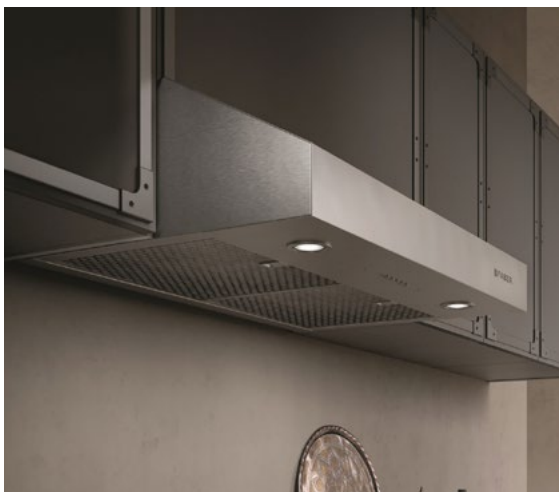

UNDER CABINET

FEATURES			
Canopy Depth / Height	23" D x 9" H	Ducting Top or Rear Vent (Vari-Duct)	7" round (top), 3 ¼" x 10" Rectangle (top/back)
Controls	4 Speed Electronic with White LED	Convertible to Recirculating	Yes - With FILTER5
Auto Delay Shut-Off	15 Minutes	ADA Compliant	Yes - With Remote Control
Intensive Speed	10 Minutes	Remote Control Option	Purchase Separately
Lighting	2 LED bulbs - 5 Watts - 1 Level	Fixed Wiring Box	Yes
Grease Filters	Stainless Steel Mesh - Dishwasher safe