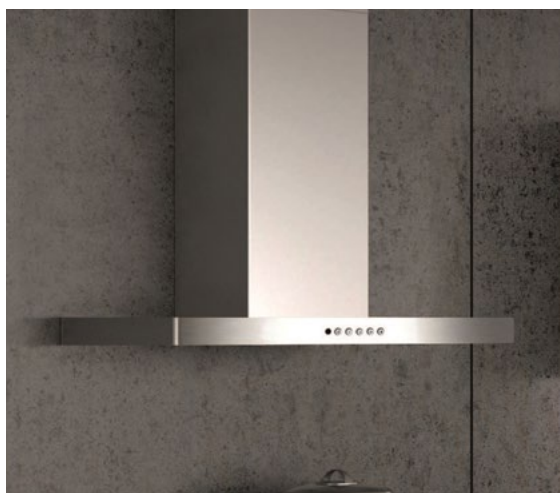

STILO

T SHAPE

MODEL	SIZE	COLOR	MOTOR CLASS
STIL24SSV2	24"	Stainless	295/395/600 CFM
STIL30SSV2	30"	Stainless	295/395/600 CFM
STIL36SSV2	36"	Stainless	295/395/600 CFM
STIL48SSV2	48"	Stainless	295/395/600 CFM

ACCESSORIES	
HIGH4	High Ceiling Kit Stainless (up to 12')
DUCT4	Ductless Conversion Kit
FILTER2	Replacement Charcoal Filter
MUDAMPER6	6" Make Up Air Kit
MUDAMPER8	8" Make Up Air Kit
REMORIG	Wireless Remote Control
WIREBOX	Fixed Wiring Box

FEATURES			
Min. / Max. Ceiling Height	See page 41	Auto Delay Shut Off	15 Minute
Canopy Depth / Height	18 1/2" D / 2 3/8" H	Intensive Speed	10 Minute
Convertible to Ductless	Yes - WITH DUCT4	ADA Compliant	Yes - With Remote Control
Controls	4 Speed Electronic W/ White LED	Variable Air Management	Yes (set to 295, 395, 600 CFM)
Lighting	2 X 1 (W) LED - 1 Level	Power Cord Included	Yes
Ducting Top	6" Round	Remote Control Option	Purchase Separately
Grease Filters	Dishwasher Safe Mesh