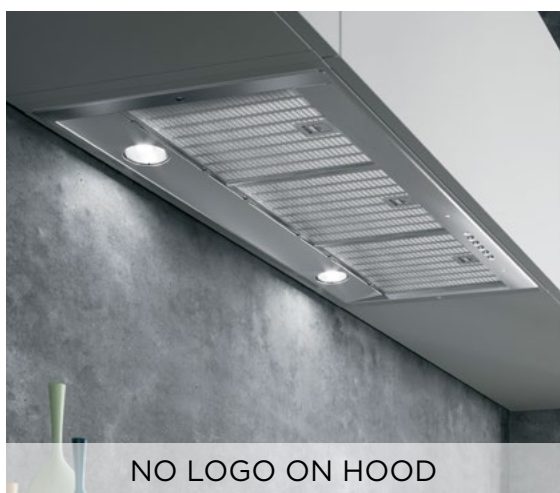

NO LOGO ON HOOD

INSERT

FEATURES

Cabinet Cut Out 29"	27 5/8" W / 13 9/16" D	Auto Delay Shut Off	15 Minute
Cabinet Cut Out 35"	33 5/8" W / 13 9/16" D	Intensive Speed	10 Minute
Height Inside Cabinet	12 15/16"	ADA Compliant	Yes - With Remote Control
Convertible to Recirculating	Yes - With FILTER1/FILTER1LL2	Power Cord Included	Yes
Controls	4 Speed Electronic W/White LED	Remote Control Option	Purchase Separately
Lighting	2 x 5 (W) LED - 1 Level	Variable Air Management	Yes (set to 295, 395, 600 CFM)
Ducting Top or Rear Vent (Vari-Duct)	6" Round	Installation Mounting Hardware	Easy Snap Mounting Clips
Grease Filters	Dishwasher Safe SS Mesh