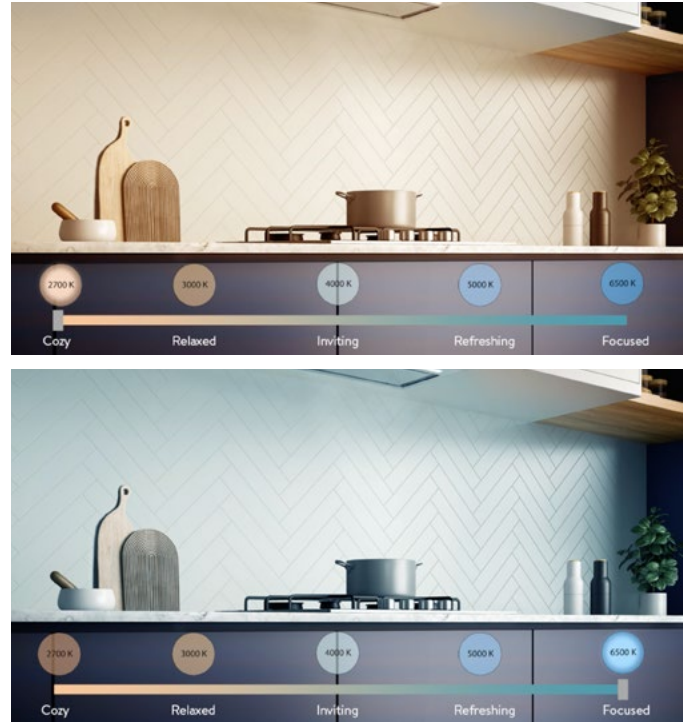

TUNABLE, PERSONALIZED LIGHTING

CHOOSE THE LIGHTING COLOR THAT IS RIGHT FOR YOU.

Faber tunable white LED lighting is a versatile lighting solution that offers six controllable colors and three levels of intensity, allowing you to create the perfect lighting environment for your kitchen activities.

The ability to adjust the color temperature of the lighting allows you to switch between warm and cool tones, depending on your needs.

Warm Lighting can create a cozy, inviting atmosphere, perfect for relaxed gatherings or evening meals, while **Cool Lighting** can provide a bright energizing space, ideal for tasks that require focus and concentration, such as cooking or meal preparation.