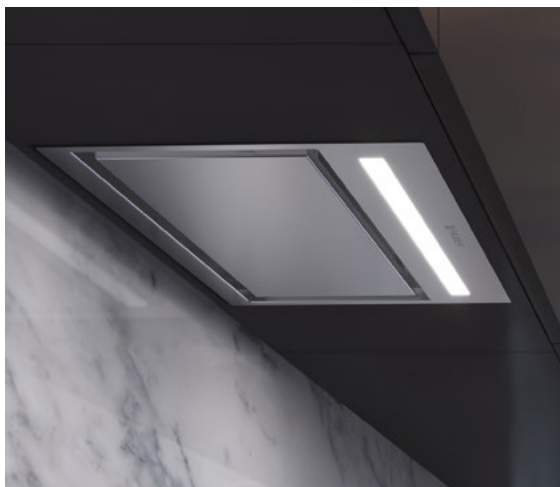

LINSPT301228 & LINSPT361228 For Use with INLX28

FEATURES			
Cabinet Cut Out 21" /28"	19 1/2" or 26 9/16" W x 10 1/4" D	Intensive Speed	10 Minute
Cabinet Cut Out 35"	32 7/8" W x 10 7/16" D	ADA Compliant	Yes - With Remote Control
Height Inside Cabinet	12 3/4"	Power Cord Included	Yes
Convertible to Recirculating Controls	Yes - With FILTER1/FILTER1LL2	Remote Control Option	Purchase Separately
Lighting	4 Speed Electronic W/White LED	Variable Air Management	Yes (set to 295, 395, 600 CFM)
Ducting Top	2 x 4 (W) LED Bar - 1 Level	Installation Mounting Hardware	Easy Snap Mounting Clips
Grease Filters	6" Round	Perimeter Aspiration	Yes
Auto Delay Shut Off	Dishwasher Safe Mesh	Sound Pro Blower	Yes
	15 Minute		