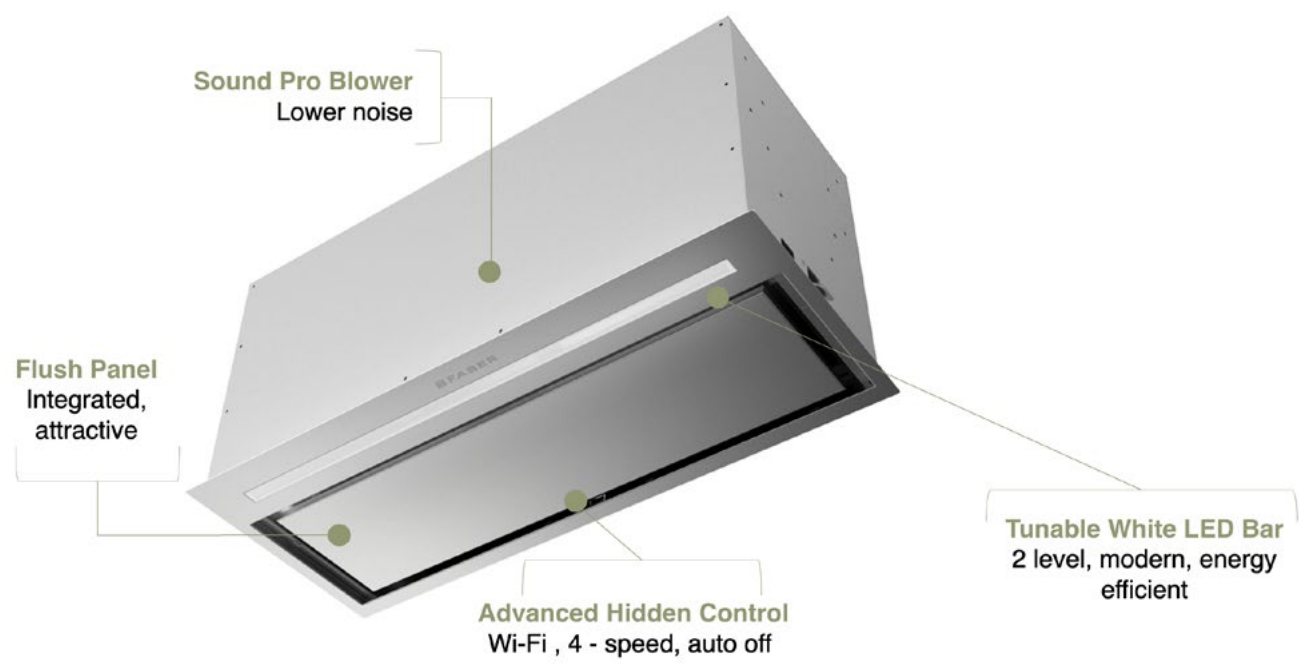

INCA LUX PLUS: PREMIUM, FLUSH-MOUNTED INSERT