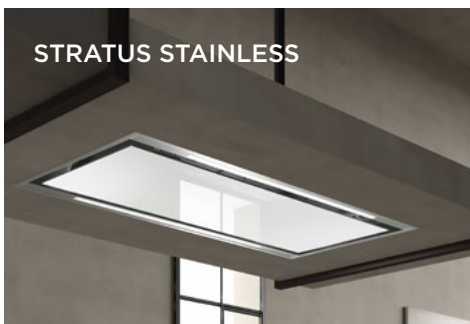

NEW

STRATUS STAINLESS

INCA LUX PLUS

*Data varies depending on the model in which the blower is installed.

THE FABER CLOUD APP

TAKE CONTROL WITH:

- FABER CLOUD
- AMAZON ALEXA
- GOOGLE HOME
- APPLE SIRI

- Adjust light setting
- Change fan speed
- Activate boost mode
- Set 24-hour mode
- Check filter life status
- Operate auto-off timer