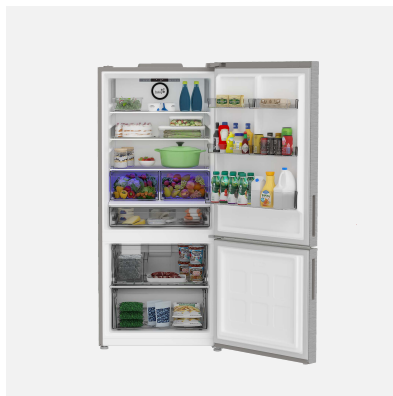

# BLOMBERG INSTANT REBATE EVENT

SAVE UP TO  
**\$2250**  
ON PACKAGE  
SUITES

\*Details on reverse side.