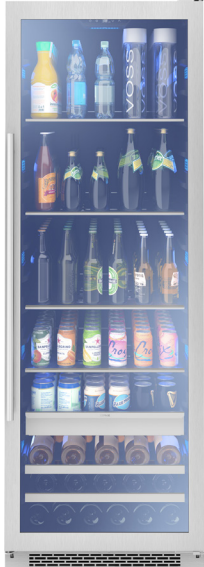

PRESRV™ FULL SIZE
COOLERS

MODEL FINISH SIZE W x H x D

SINGLE ZONE FULL SIZE BEVERAGE COOLER

PRB24F01AG SS + Glass 24" x 69-5/8" x 27-1/2"*

- •38° - 65° F
- •44 dBA
- •Capacitive touch controls
- •Built-in or freestanding
- •3-color LED lighting
- •Field-reversible door
- •19 bottle/168 12oz bottles/98 12oz can capacity
- •4 adjustable glass shelves
- •1 full-extension stainless steel rollout bin
- •1 full-extension black wood rack
- •1 extension black wood rack
- •Zero-clearance door hinge
- •PreciseTemp™
- •Active cooling technology
- •Vibration dampening system
- •Sabbath mode
- •304-grade stainless steel door

Parts & Accessories

ZOF-C004 Replacement Carbon Filter
PRHAN-F001 Pro Handle Kit (1 per kit)

*Depth of cabinet with door, not including handle