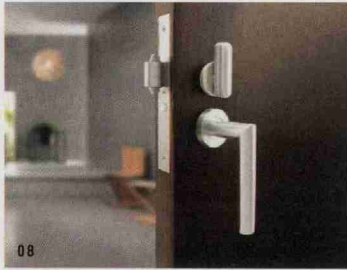

04

05

06

SHOW GUIDE — PRODUCTS

07

07

Feeney

DesignRail Panel Infill is an alternative rail infill solution designed to slot easily into Feeney's DesignRail frames. Each of the infill styles, including wire mesh, resin, and laser-cut aluminum, may be mixed and matched with all DesignRail infill options, as well as DesignRail top rails and Feeney Post Accent lights. The panels are available for 36- and 42-inch railing heights. feeneyinc.com.

BOOTH C1264

08

08

INOX

The PD96 self-latching mortise lock for sliding doors features a bolt actuator on the strike plate and a solid brass push button on the lock face. When the door closes, a 1-inch, heavy-duty brass bolt automatically latches the door. The lock is available in three metallic finishes and all CeraMax Rainbeaux finishes. unisonhardware.com.