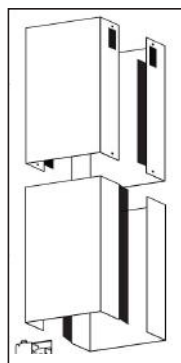

Other chimneys with seams

Faber island hoods have upper and lower chimneys with seamless single piece construction for easy installation and a clean look. Other brands use multiple chimney parts with extra seams which adds installation time.